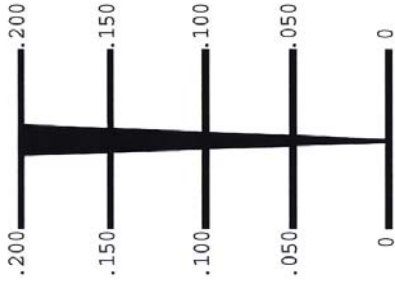

## Directions

Attach optical wedge to the barrel of the vibrator as close to the nose as possible.

Hang vibrator vertically in air.

Run vibrator and observe the optical wedge.

The image on the wedge will change with the pointed end of the wedge becoming pale and appearing to visually move up the scale.

Touch optical wedge with a pen where wedge image turns from pale to dark. Stop vibrator and note the measurement.

The measurement will reflect the fullwave amplitude in inches

800-392-6703

OPTICAL WEDGE

800-392-6703

OPTICAL WEDGE

800-392-6703

OPTICAL WEDGE

800-392-6703

OPTICAL WEDGE

800-392-6703

OPTICAL WEDGE

800-392-6703