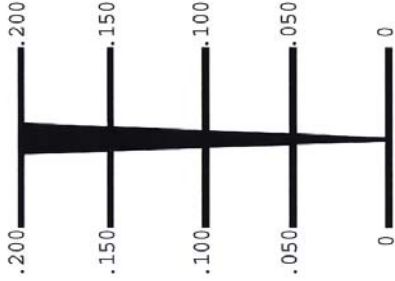

## Directions

Attach optical wedge to the barrel of the vibrator as close to the nose as possible.

Hang vibrator vertically in air.

Run vibrator and observe the optical wedge.

The image on the wedge will change with the pointed end of the wedge becoming pale and appearing to visually move up the scale.

Touch optical wedge with a pen where wedge image turns from pale to dark. Stop vibrator and note the measurement.

The measurement will reflect the fullwave amplitude in inches

800-392-6703

OPTICAL WEDGE

800-392-6703