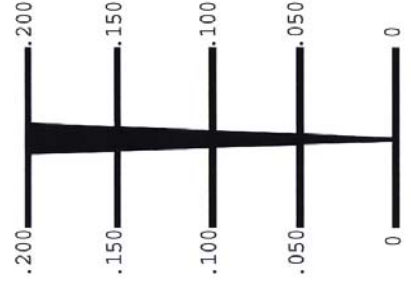

800-392-6703

OPTICAL WEDGE