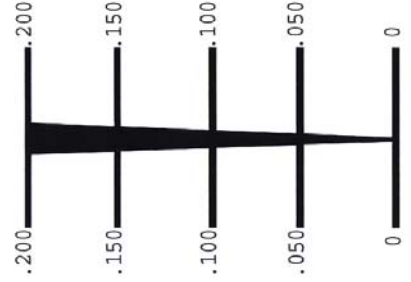

800-392-6703

OPTICAL WEDGE