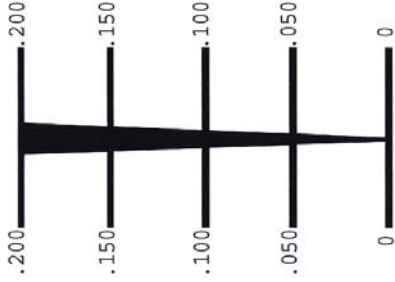

800-392-6703

OPTICAL WEDGE