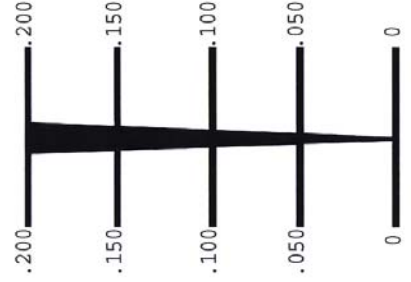

## Directions

Attach optical wedge to the barrel of the vibrator as close to the nose as possible.

Hang vibrator vertically in air.

Run vibrator and observe the optical wedge.

The image on the wedge will change with the pointed end of the wedge becoming pale and appearing to visually move up the scale.

Touch optical wedge with a pen where wedge image turns from pale to dark. Stop vibrator and note the measurement.

The measurement will reflect the fullwave amplitude in inches

800-392-6703

OPTICAL WEDGE

800-392-6703

OPTICAL WEDGE

800-392-6703

OPTICAL WEDGE

800-392-6703

OPTICAL WEDGE

800-392-6703

OPTICAL WEDGE