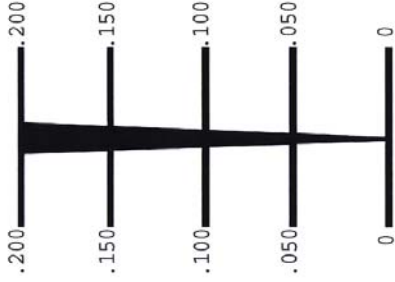

800-392-6703

OPTICAL WEDGE