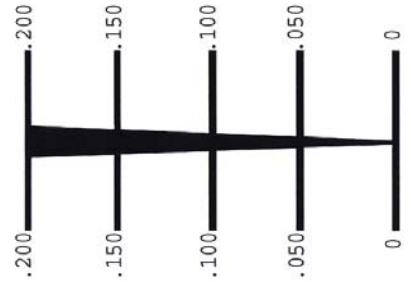

## Directions

Attach optical wedge to the barrel of the vibrator as close to the nose as possible.

Hang vibrator vertically in air.

Run vibrator and observe the optical wedge.

The image on the wedge will change with the pointed end of the wedge becoming pale and appearing to visually move up the scale.

Touch optical wedge with a pen where wedge image turns from pale to dark. Stop vibrator and note the measurement.

The measurement will reflect the fullwave amplitude in inches

800-392-6703

OPTICAL WEDGE

800-392-6703

OPTICAL WEDGE

800-392-6703

OPTICAL WEDGE

800-392-6703

OPTICAL WEDGE

800-392-6703

OPTICAL WEDGE

800-392-6703